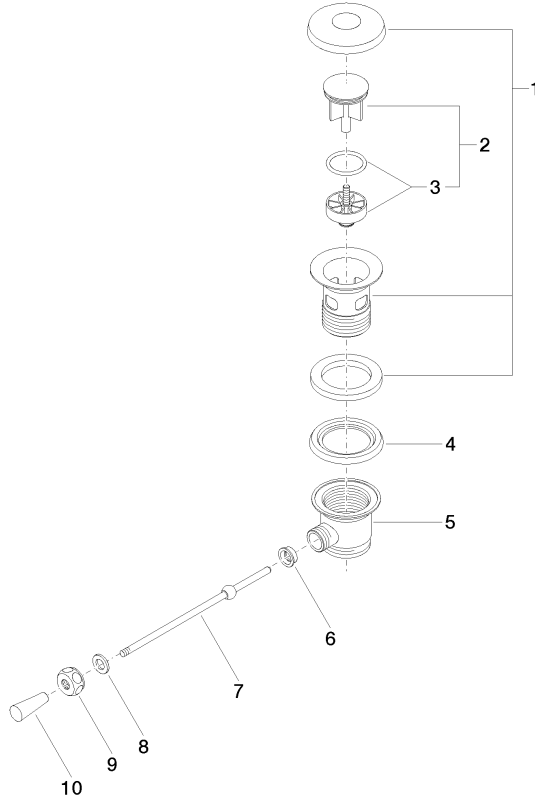

Basin Waste 1 1/4" - Brushed Champagne (22kt Gold)

IMO

10 300 970

- length of knee lever 185 mm
- Only suitable for basins with an overflow.

Fits: IMO, LULU, MADISON, MEM, TARA, CL.1, LISSÉ, VAIA, META, CYO

	Brushed Champagne (22kt Gold)	10 300 970-46
	Chrome	10 300 970-00
	Brushed Platinum	10 300 970-06
	Platinum	10 300 970-08
	Durabrand (23kt Gold)	10 300 970-09
	Dark Chrome	10 300 970-19
	Light Gold	10 300 970-26
	Brushed Light Gold	10 300 970-27
	Brushed Durabrand (23kt Gold)	10 300 970-28
	Matte Black	10 300 970-33
	Brushed Bronze	10 300 970-42
	Champagne (22kt Gold)	10 300 970-47
	Brushed Chrome	10 300 970-93
	Brushed Dark Platinum	10 300 970-99

10 300 970

10 300 970

Parts for other finishes can be found here: [Chrome](#)

Spare parts list

No.	Item Number	Name	Quantity used	Delivery time
1	90 11 01 026 00-46	cup	1	30
2	04 31 20 016 00-46	plug	1	-
Spare part can no longer be ordered, please order the replacement item				
3	04 28 10 026 00 90	accessories	1	2
4	09 14 03 025 90	seal	1	2
5	09 11 01 023-46	cup	1	60
6	09 14 05 040 90	seal	1	2
7	09 31 09 055-46	pull-rod	1	30
8	09 30 11 049 90	disc	1	2
9	09 23 30 003-46	nut	1	30
10	09 20 01 040-46	handle	1	30