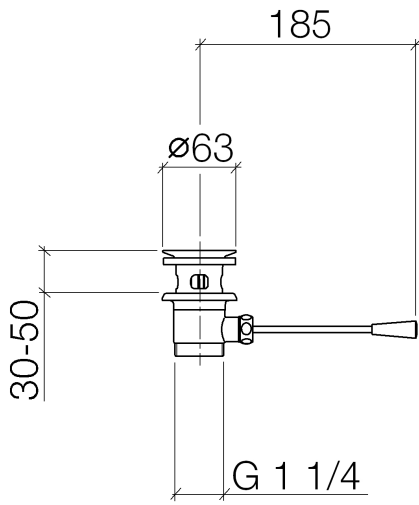

Basin Waste 1 1/4" - Brushed Champagne (22kt Gold)

IMO

10 300 970

- length of knee lever 185 mm
- Only suitable for basins with an overflow.

Fits: IMO, LULU, MADISON, MEM, TARA, CL.1, LISSÉ, VAIA, META, CYO

	Brushed Champagne (22kt Gold)	10 300 970-46
	Chrome	10 300 970-00
	Brushed Platinum	10 300 970-06
	Platinum	10 300 970-08
	Durabrand (23kt Gold)	10 300 970-09
	Dark Chrome	10 300 970-19
	Light Gold	10 300 970-26
	Brushed Light Gold	10 300 970-27
	Brushed Durabrand (23kt Gold)	10 300 970-28
	Matte Black	10 300 970-33
	Brushed Bronze	10 300 970-42
	Champagne (22kt Gold)	10 300 970-47
	Brushed Chrome	10 300 970-93
	Brushed Dark Platinum	10 300 970-99

10 300 970

10 300 970

Parts for other finishes can be found here: [Chrome](#)

Spare parts list

No.	Item Number	Name	Quantity used	Delivery time
1	90 11 01 026 00-46	cup	1	30
2	04 31 20 016 00-46	plug	1	-
Spare part can no longer be ordered, please order the replacement item				
3	04 28 10 026 00 90	accessories	1	2
4	09 14 03 025 90	seal	1	2
5	09 11 01 023-46	cup	1	60
6	09 14 05 040 90	seal	1	2
7	09 31 09 055-46	pull-rod	1	30
8	09 30 11 049 90	disc	1	2
9	09 23 30 003-46	nut	1	30
10	09 20 01 040-46	handle	1	30